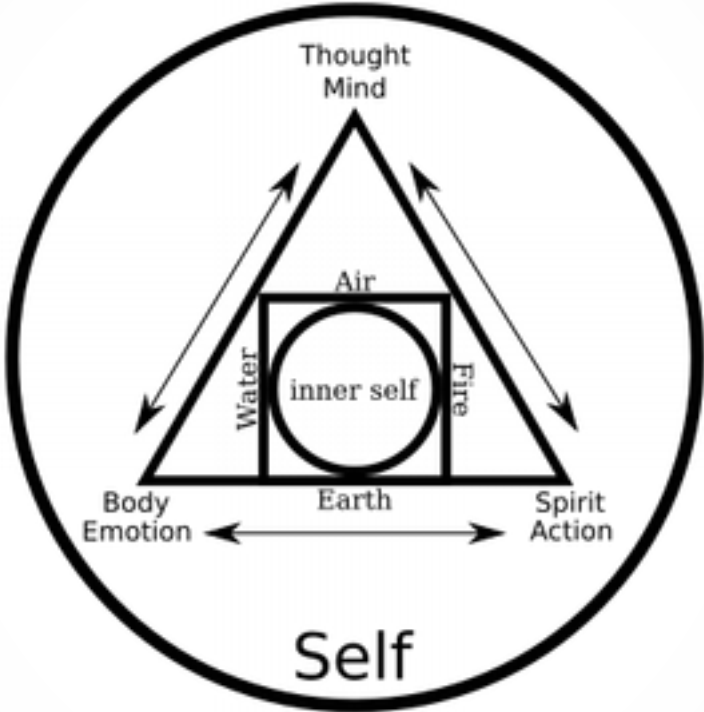

Alchemical Symbol The Squared Circle

Alchemical Symbol The Squared Circle

Inner Circle – The self

Square – The Natural World

Triangle - Manifestation

Outer Circle – The Higher Self

References

- https://en.wikipedia.org/wiki/Alchemical_symbol
- https://en.wikipedia.org/wiki/Squaring_the_circle
- <https://www.thoughtco.com/squaring-the-circle-96039>
- <https://evolveconsciousness.org/the-philosophers-stone/>