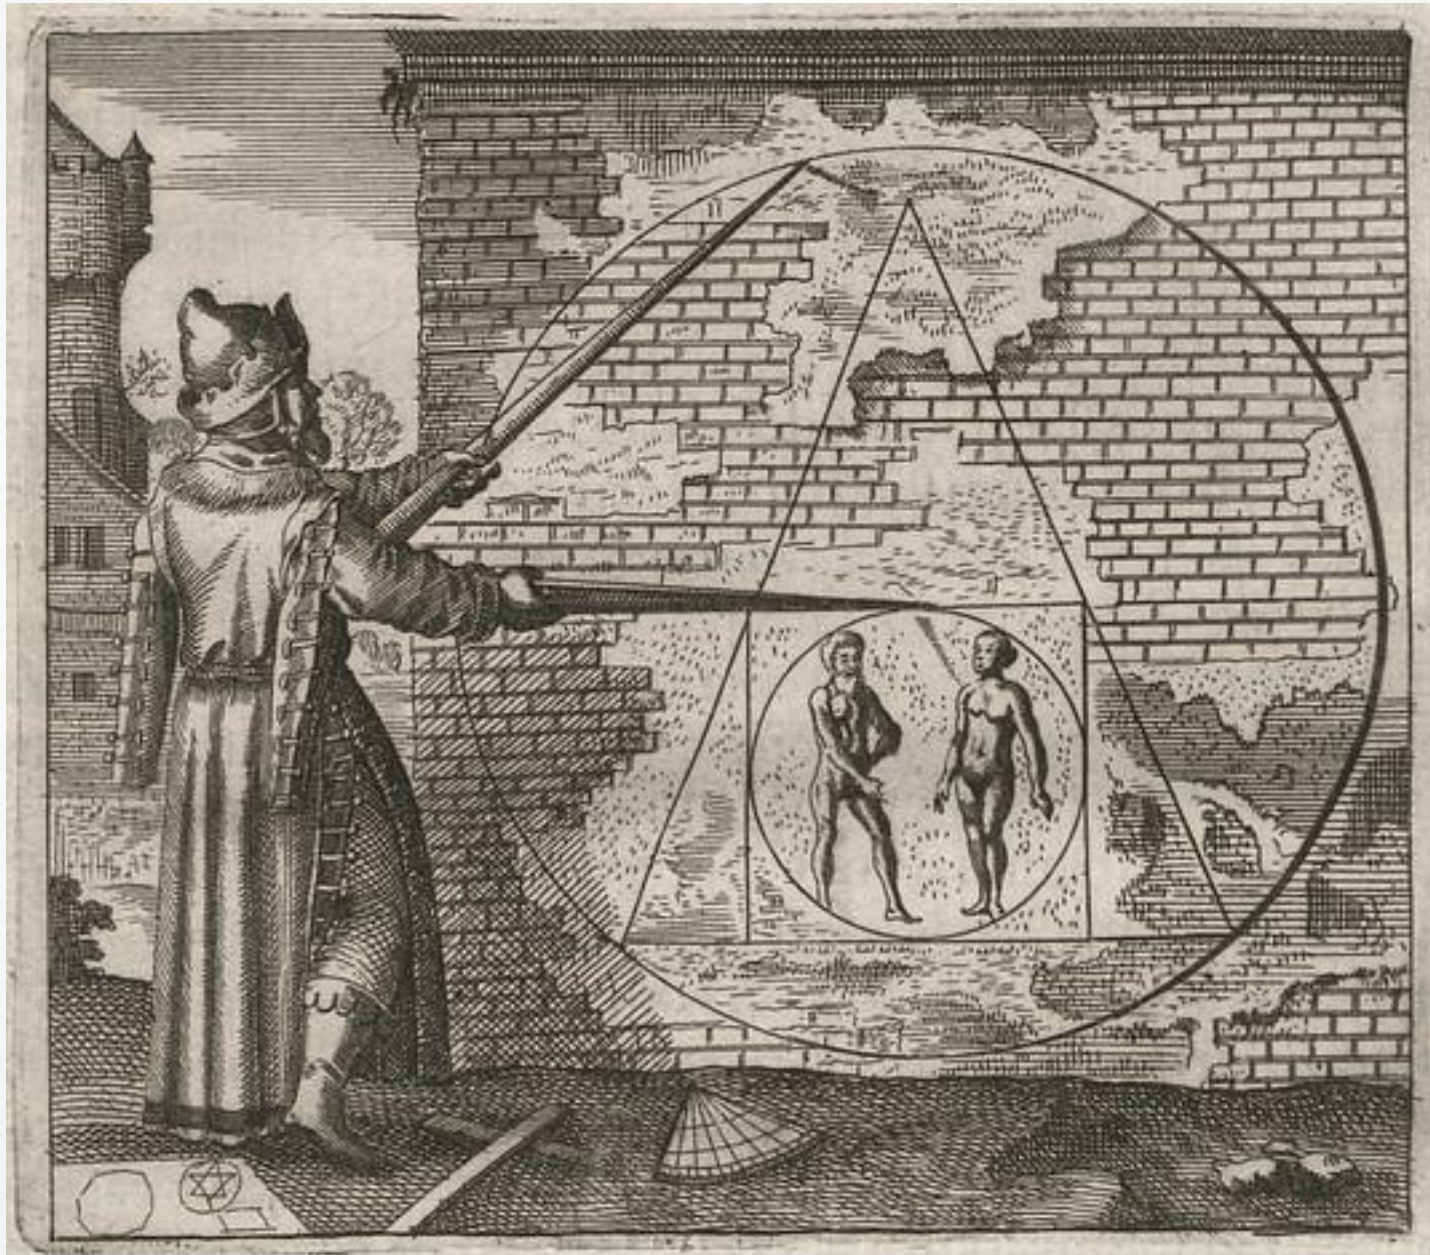

Alchemical Symbol The Squared Circle

Alchemical Symbol The Squared Circle

Inner Circle – The self

Square – The Natural World

Triangle - Manifestation

Outer Circle – The Higher Self

References

- https://en.wikipedia.org/wiki/Alchemical_symbol
- https://en.wikipedia.org/wiki/Squaring_the_circle
- <https://www.thoughtco.com/squaring-the-circle-96039>
- <https://evolveconsciousness.org/the-philosophers-stone/>