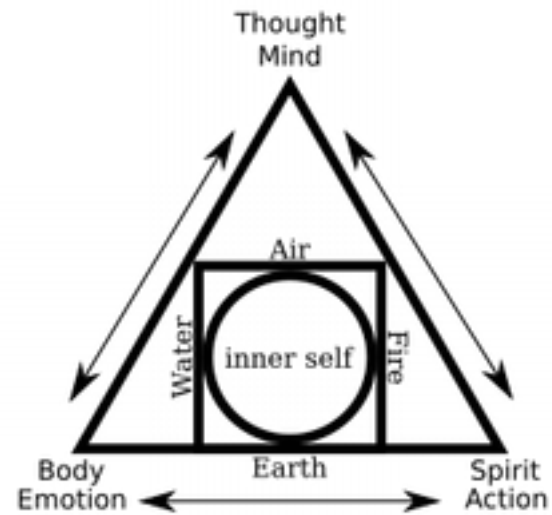

Alchemical Symbol The Squared Circle

Alchemical Symbol The Squared Circle

Inner Circle – The self

Square – The Natural World

Triangle - Manifestation

Outer Circle – The Higher Self

References

- https://en.wikipedia.org/wiki/Alchemical_symbol
- https://en.wikipedia.org/wiki/Squaring_the_circle
- <https://www.thoughtco.com/squaring-the-circle-96039>
- <https://evolveconsciousness.org/the-philosophers-stone/>